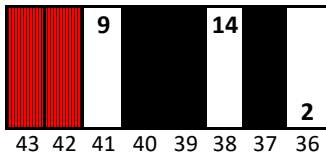

Charlotte Motor Speedway - All Star

Date: 5/18/2019

Time: 8:00 PM

L/S D4868

R/S D4736

Stall Color Key:

-  = Eliminated Pit Boxes; not in play & do not count towards driving through more than three pit boxes
-  = Vacant Pit Boxes; they will count towards driving through more than three pit boxes
-  = Monster Energy Pit Box; is in play and does count towards driving through more than three pit boxes