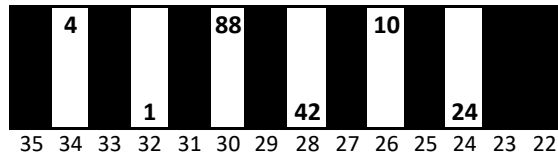

Charlotte Motor Speedway - All Star

Date: 5/18/2019

Time: 8:00 PM

L/S D4868

R/S D4736

Stall Color Key:

-  = Eliminated Pit Boxes; not in play & do not count towards driving through more than three pit boxes
-  = Vacant Pit Boxes; they will count towards driving through more than three pit boxes
-  = Monster Energy Pit Box; is in play and does count towards driving through more than three pit boxes