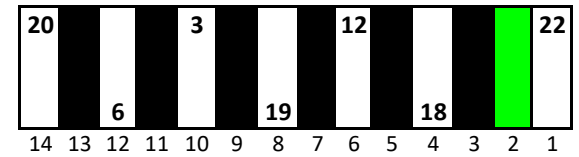

Charlotte Motor Speedway - All Star

Date: 5/18/2019

Time: 8:00 PM

L/S D4868

R/S D4736

Stall Color Key:

-  = Eliminated Pit Boxes; not in play & do not count towards driving through more than three pit boxes
-  = Vacant Pit Boxes; they will count towards driving through more than three pit boxes
-  = Monster Energy Pit Box; is in play and does count towards driving through more than three pit boxes