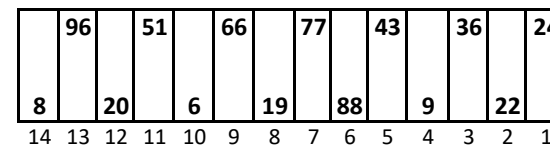

Charlotte Motor Speedway

Date: 5/26/2019

Time: 6:00 PM

L/S: D4868

R/S: D4736

Stall Color Key:

-  = Eliminated Pit Boxes; are not in play and they do not count towards driving through more than three pit boxes
-  = Monster Energy Pit Box; not in play and does not count towards driving through more than three pit boxes
-  = Vacant Pit Boxes; they will count towards driving through more than three pit boxes