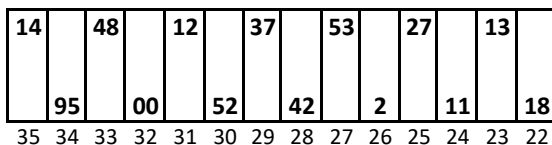

Charlotte Motor Speedway

Date: 5/26/2019

Time: 6:00 PM

L/S: D4868

R/S: D4736

Stall Color Key:

-  = Eliminated Pit Boxes; are not in play and they do not count towards driving through more than three pit boxes
-  = Monster Energy Pit Box; not in play and does not count towards driving through more than three pit boxes
-  = Vacant Pit Boxes; they will count towards driving through more than three pit boxes