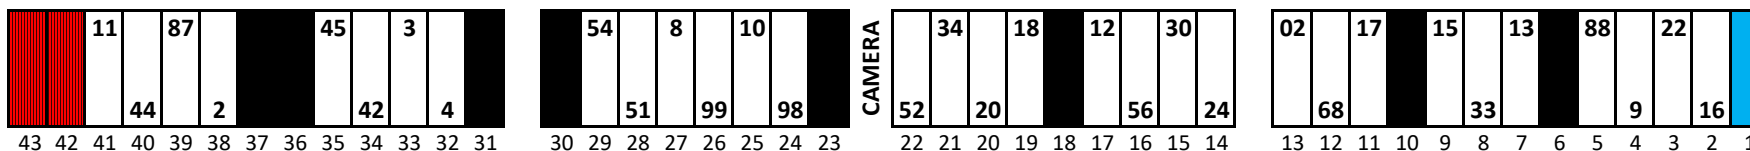

# Kentucky Speedway

Date: 7/11/2019 Time: 7:30 PM L/S: D4798 R/S: D4796

### Stall Color Key:

-  = Eliminated Pit Boxes; not in play & do not count towards driving through more than three pit boxes
-  = TV Pit Box; is not in play & does not count towards driving through more than three pit boxes
-  = "Vacant" Pit Boxes; they will count towards driving through more than three pit boxes